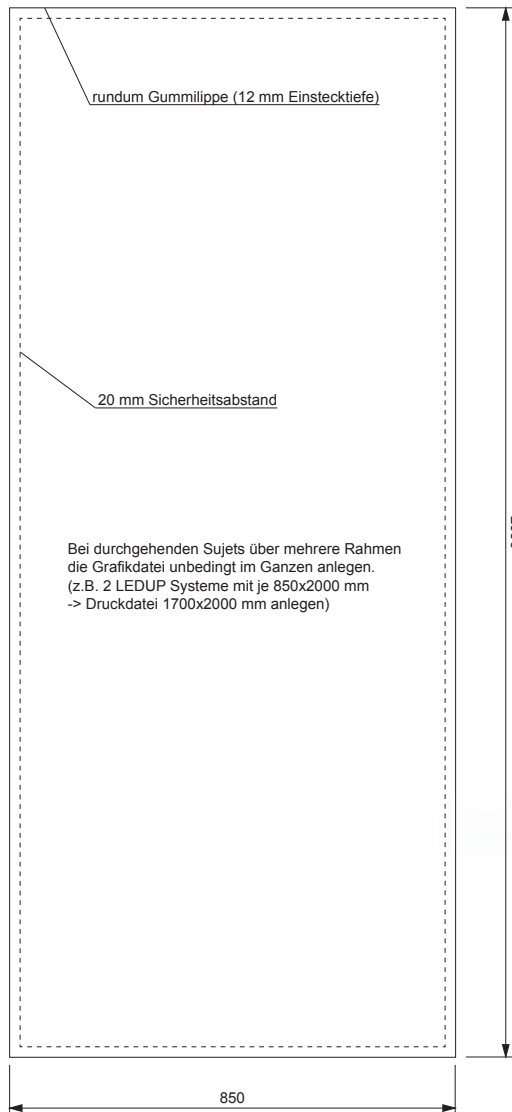

multi frame LEDUP 850x2000 mm

multi frame LEDUP 1000x2000 mm

multi frame LEDUP 850x2450 mm

multi frame LEDUP 1000x2450 mm