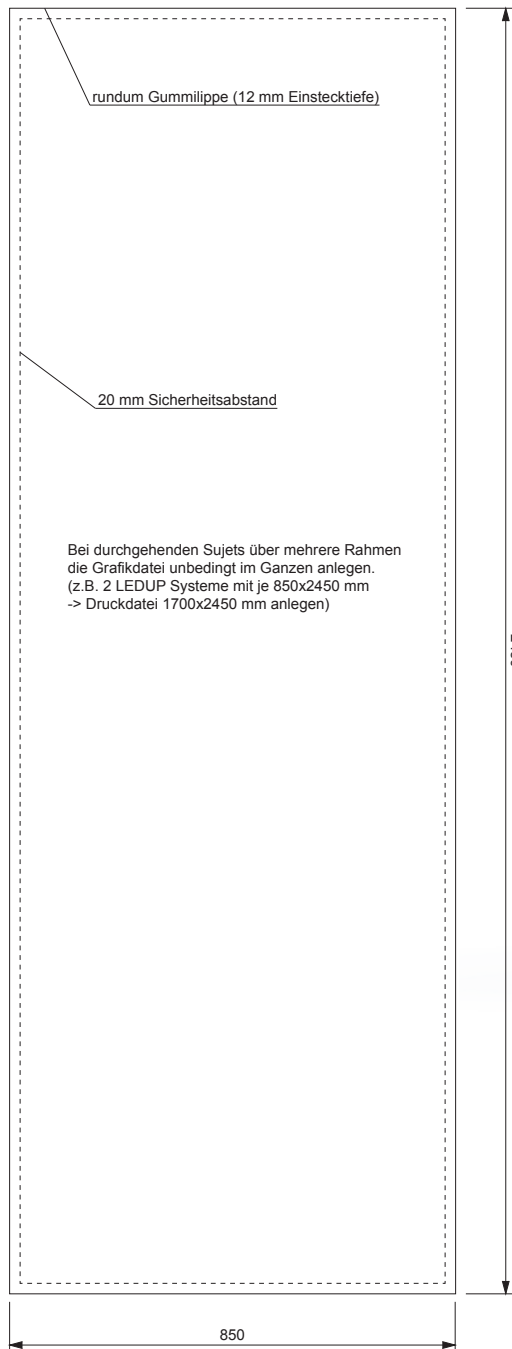

multi frame LEDUP 850x2000 mm

multi frame LEDUP 1000x2000 mm

multi frame LEDUP 850x2450 mm

multi frame LEDUP 1000x2450 mm