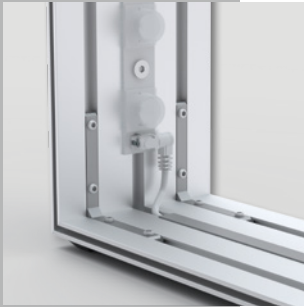

COUNTER ONE

by **MULTI**frame™

multi frame - counter one

– mobiles LED Thekensystem in ABS Transportkoffer

- beleuchtete Front - Rahmenformat 100x100cm
- einfache Montage dank Plug & Play Lichttechnik
- homogene Ausleuchtung dank qualitativ hochwertiger OSRAM LED Technik mit speziell angepasster Linsenform
- inkl. Zwischenfach und schwarzer Deckplatte
- Systemmaße inkl. Füße BxHxT 100x101,5x48 cm
- ABS Transportkoffer BxHxT 39x30x116 cm mit Schaumstoffeinlagen, Rollen und Griff
- ca. 30 kg Transportgewicht

– mobile LED counter in ABS hardcase

- illuminated front - frame size 100x100 cm
- easy installation thanks to plug & play lighting technology
- even lighting illumination - using OSRAM LED technique including a specially adapted lens
- incl. shelf and black counter top
- system dimensions incl. bases WxHxD 100x101,5x48 cm
- ABS hardcase WxHxD 39x30x116 cm with special foam lining, wheels and handle
- approx. 30 kg transport weight