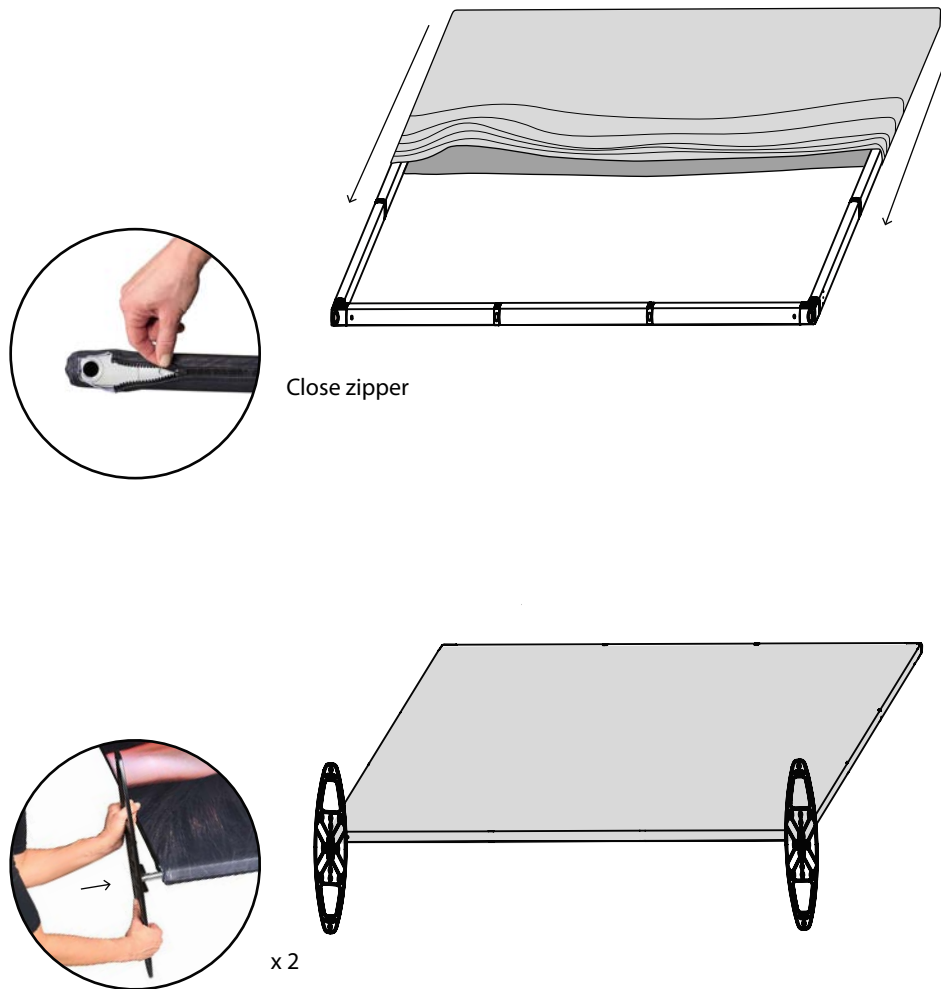

Expand Grand Fabric Wall R 175 H